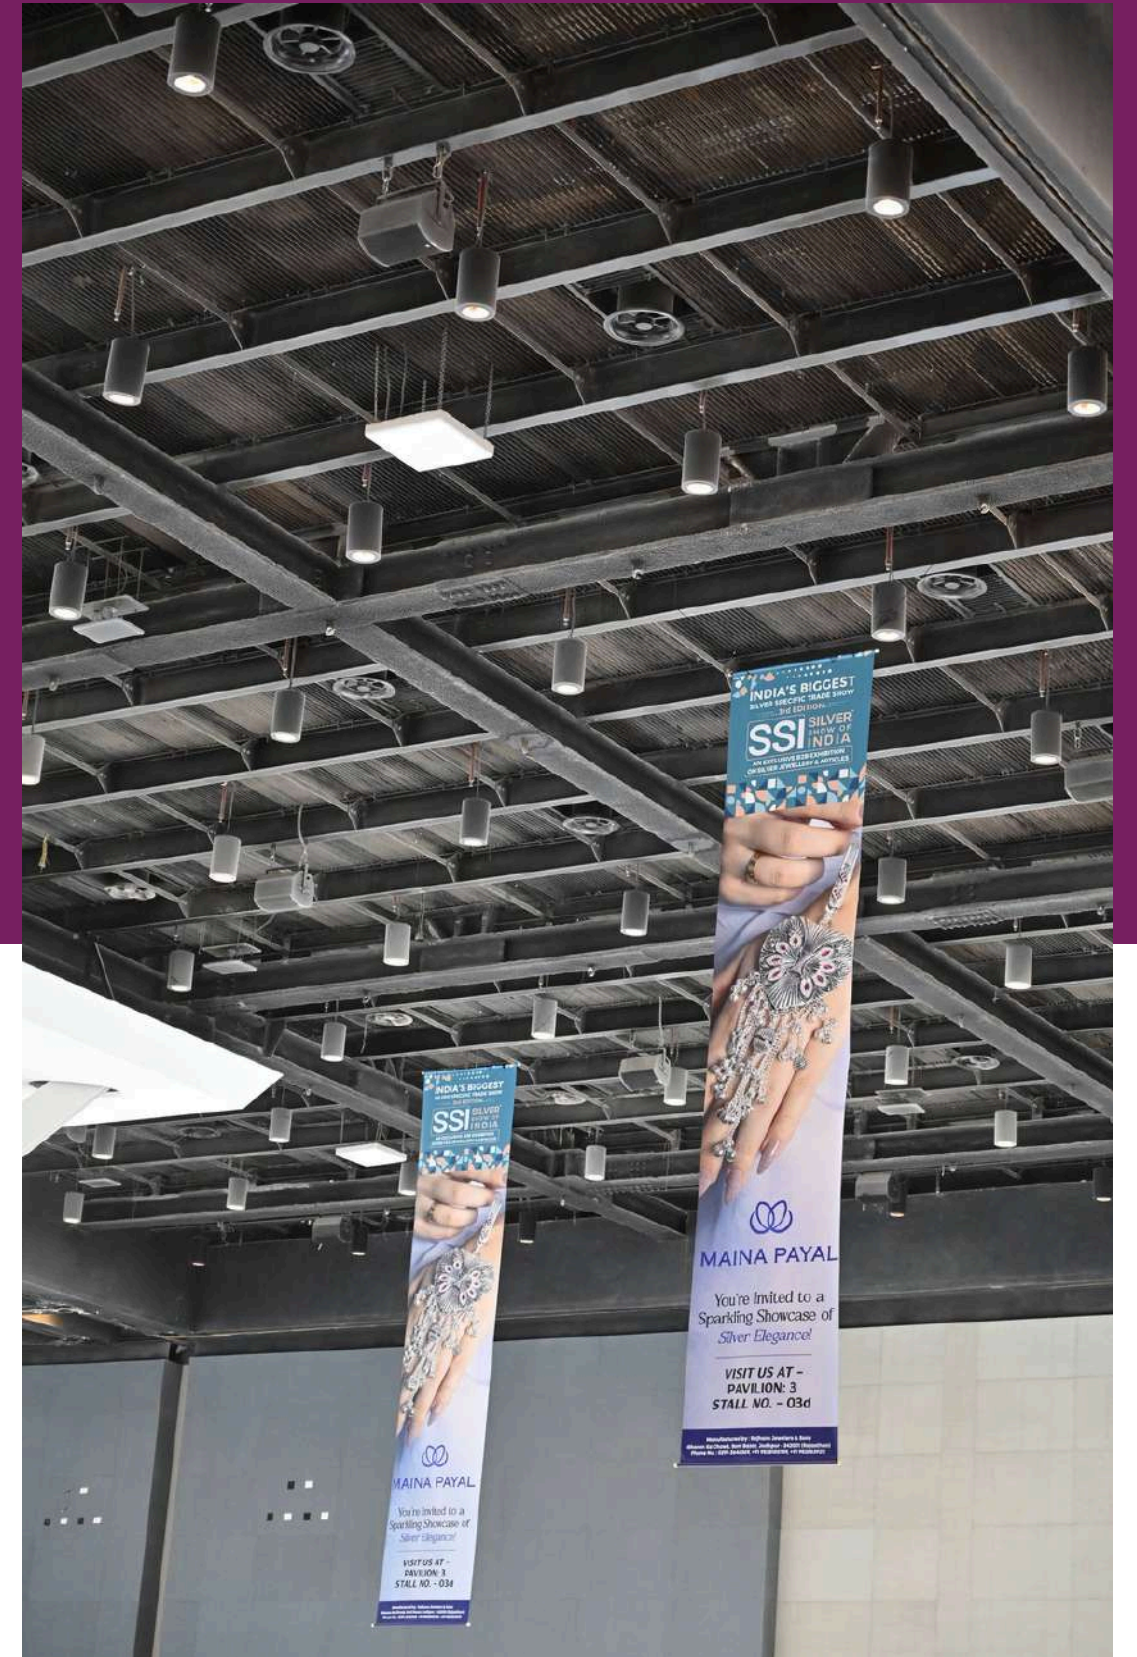

PAVILION - 1,2,3 BUNTINGS (DOUBLE SIDE)

QTY - 36 NOS

SIZE : 4' x 20'

**COST FOR EACH :
RS. 40,000 + 18% GST**